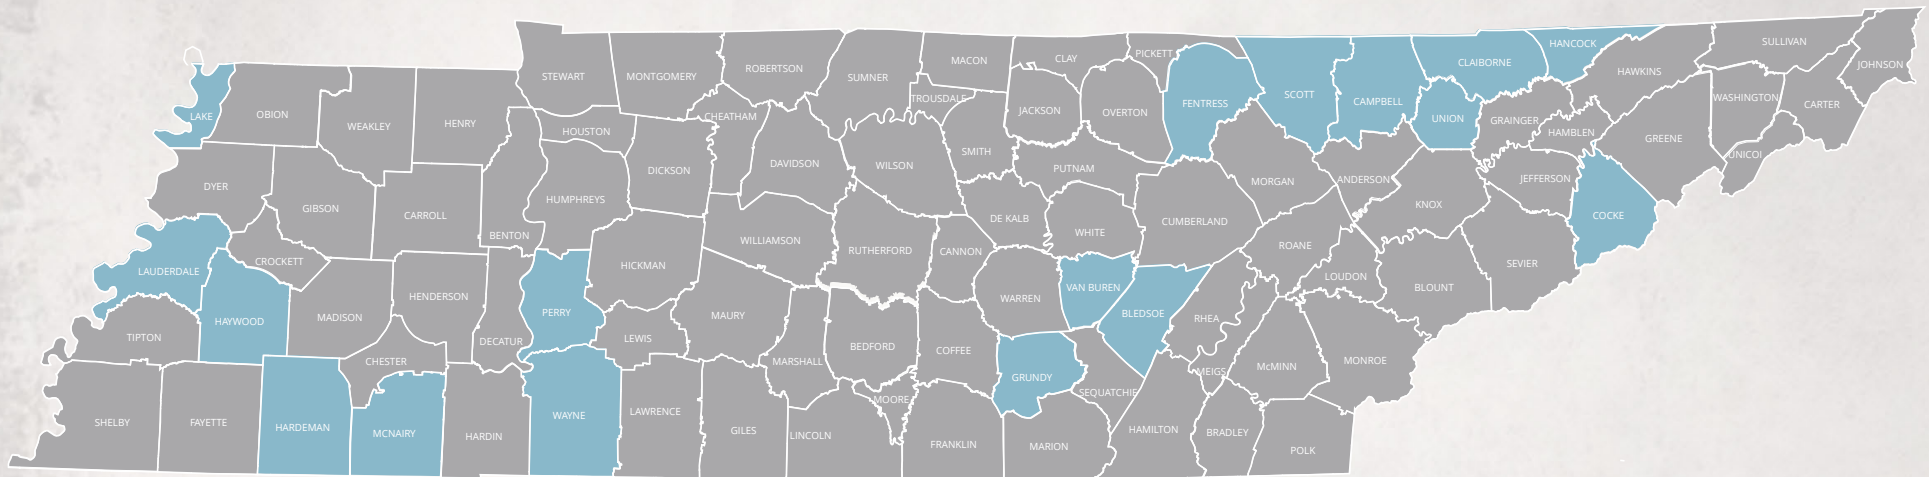

# DISTRESSED COUNTIES MAP

## DISTRESSED COUNTIES

- Bledsoe
- Campbell
- Claiborne
- Cocke
- Fentress
- Grundy
- Hancock
- Hardeman
- Haywood
- Lake
- Lauderdale
- McNairy
- Perry
- Scott
- Union
- VanBuren
- Wayne